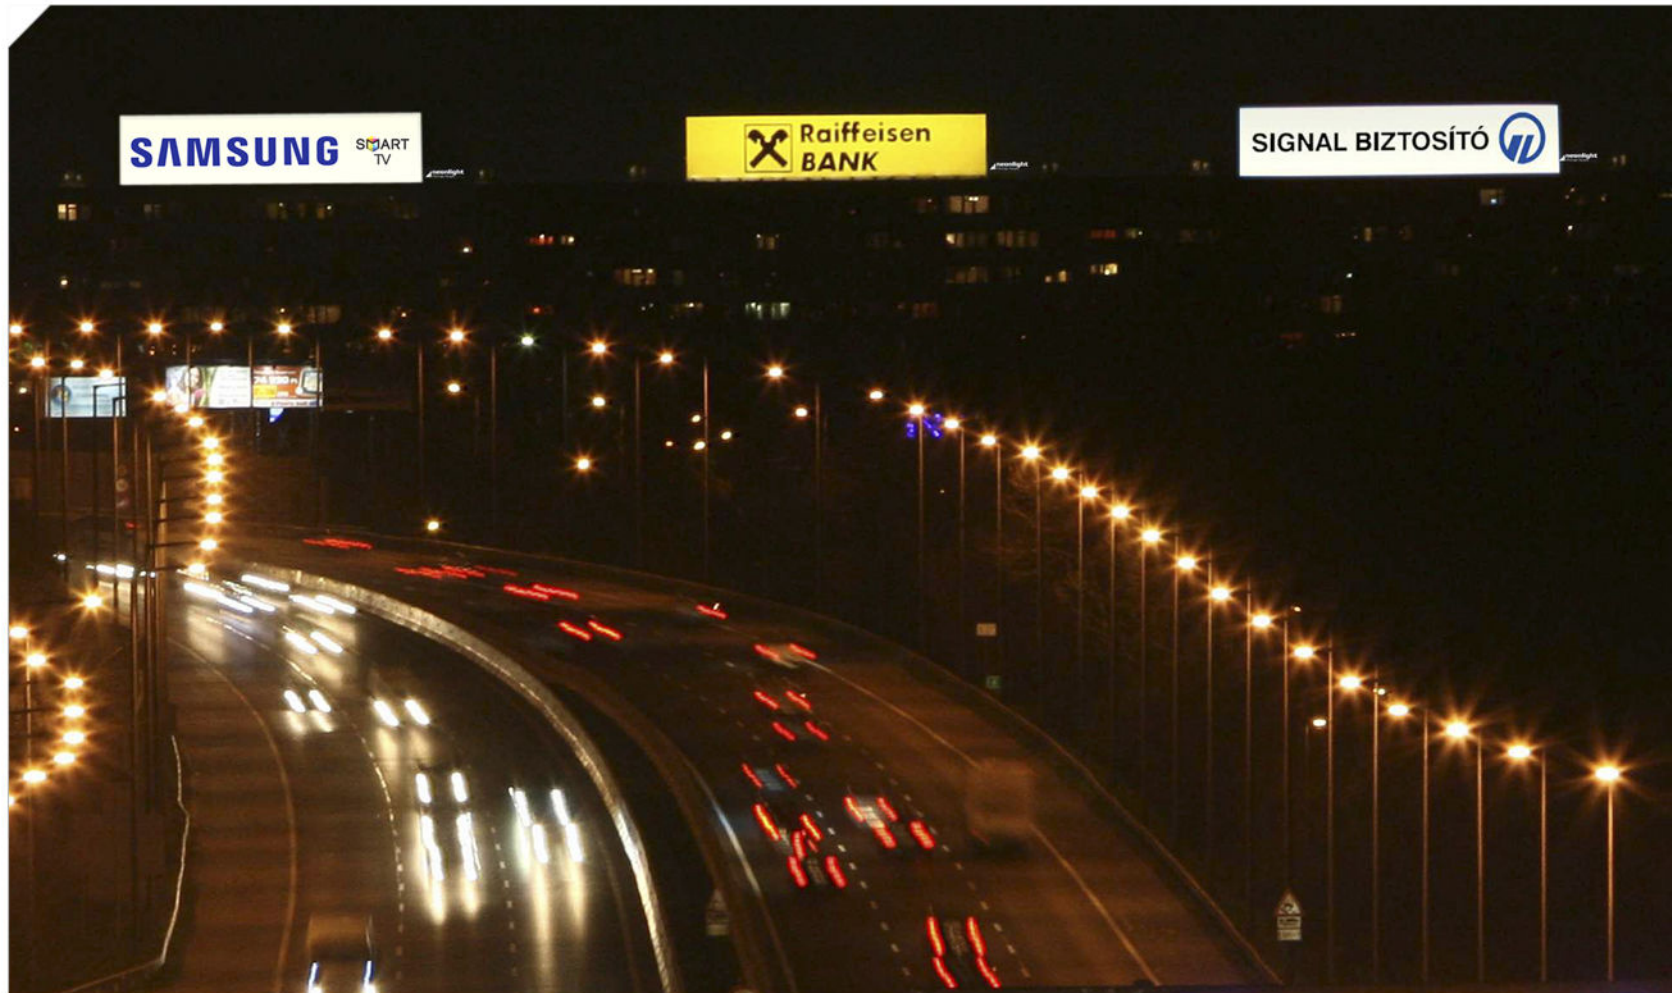

Present references

**Site:**

Budapest XI.,  
M1/M7 lead-in section

**Size:**

RAIFFEISEN:  
25,0 x 5,0 metres

**Design:**

> Giant billboard  
illuminated with reflectors

**Present references:**